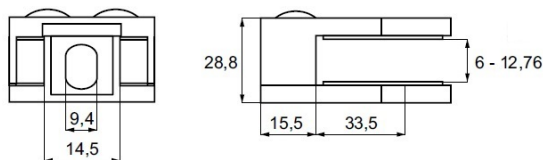

PRODUCT SHEET

Description:

Glass Clamp "Oval-L" 45x63x29mm, SS316-Brushed, Flat, 6-12,76mm Glass Thickness, No Safety Pin & No Cushions, (Cushion Model B) Max Load Capacity Pr.Pcs: 25Kg

Item number:

22.10.620-0

Units	Box	Carton	HS Code	Barcode
Pcs.	4	40	8302419000	
				5704866476478

SS-316 # 22.10.620-0

SS-304 # 22.10.620-9

Cushions for stainless steel models

MODEL „B”	Glass thickness	Glass Type	Cushion mm	Item No.:
	6	mono	2 x 6,32	22.10.629-0
	6,76	Lam.	2 x 5,80	22.10.628-0
	8	mono	2 x 5,25	22.10.627-0
	8,76	Lam.	2 x 4,80	22.10.626-0
	10	mono	2 x 4,23	22.10.625-0
	10,76	Lam.	2 x 3,75	22.10.624-0
	12	mono	2 x 3,20	22.10.624-5
	12,76	Lam.	2 x 2,90	22.10.624-6