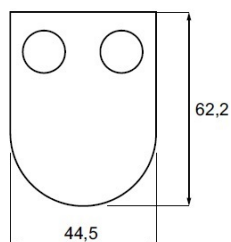

PRODUCT SHEET

Description:

Glass Clamp "Oval-L" 45x63x29mm, SS316-Brushed, Flat, 6-12,76mm Glass Thickness, No Safety Pin & No Cushions, (Cushion Model B) Max Load Capacity Pr.Pcs: 25Kg

Item number:

22.10.620-0

Units	Box	Carton	HS Code	Barcode
Pcs.	4	40	8302419000	
				5704866476478

SS-316 # 22.10.620-0

SS-304 # 22.10.620-9

Cushions for stainless steel models

MODEL „B”	Glass thickness	Glass Type	Cushion mm	Item No.:
	6	mono	2 x 6,32	22.10.629-0
	6,76	Lam.	2 x 5,80	22.10.628-0
	8	mono	2 x 5,25	22.10.627-0
	8,76	Lam.	2 x 4,80	22.10.626-0
	10	mono	2 x 4,23	22.10.625-0
	10,76	Lam.	2 x 3,75	22.10.624-0
	12	mono	2 x 3,20	22.10.624-5
	12,76	Lam.	2 x 2,90	22.10.624-6